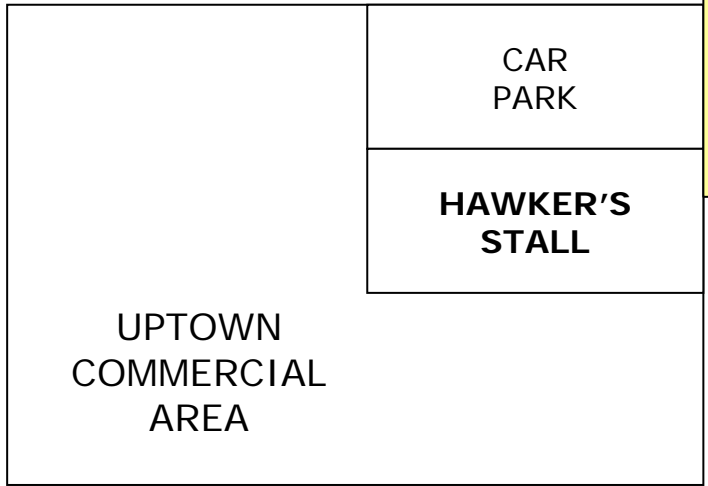

From Kelana Jaya

To KL

NORTH KLANG VALLEY EXPRESSWAY (NKVE)

T
O
L
L

From
Subang,
Shah
Alam

L
E
B
U
H
R
A
Y
A

D
A
M
A
N
S
A
R
A

P
U
C
H
O
N
G

Police
Station

JALAN SS 21 / 62

7-11
OCBC
Bank

Damansara
Toll

JALAN SS 21 / 60

WE ARE HERE
76-G, JALAN SS 21/62,
DAMANSARA UTAMA, 47400
PETALING JAYA, SELANGOR.

CAR
PARK

HAWKER'S
STALL

UPTOWN
COMMERCIAL
AREA

Damansara Utama

Residential Area

Petrol
Station

Mosque

To Sg. Buloh

To Bandar
Utama, TTDI